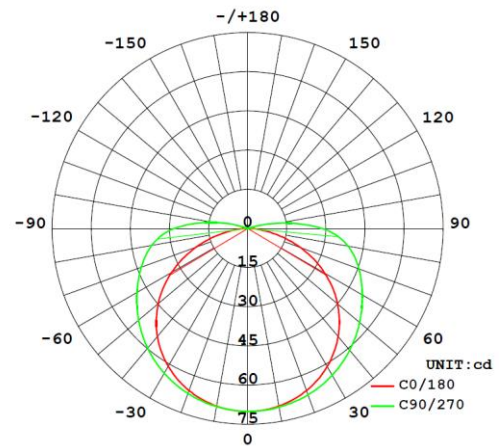

#### Dimension Diagram

#### Sensor Data

Time Off Delay:	NA
Illuminance Switching Range:	NA
Sensitivity Range (%):	NA
Mounting Height (max):	NA
Detection Zone Diameter (max):	NA

#### Polar Intensity Diagram

Diagram for RVCRGBW20-40 in 4000K. Other diagrams available on request