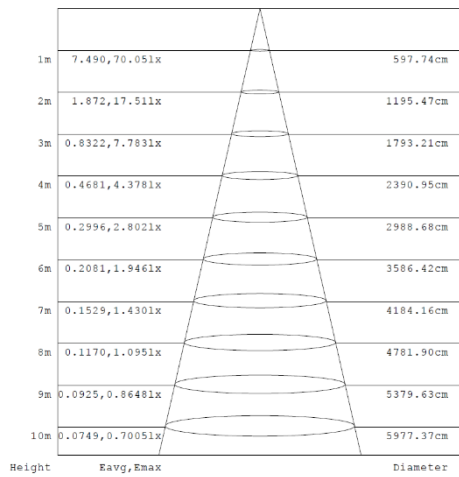

#### Cone Illuminance Diagram

Diagram for RVCRGBW20-40 in 4000K. Other diagrams available on request

#### Dimension Diagram